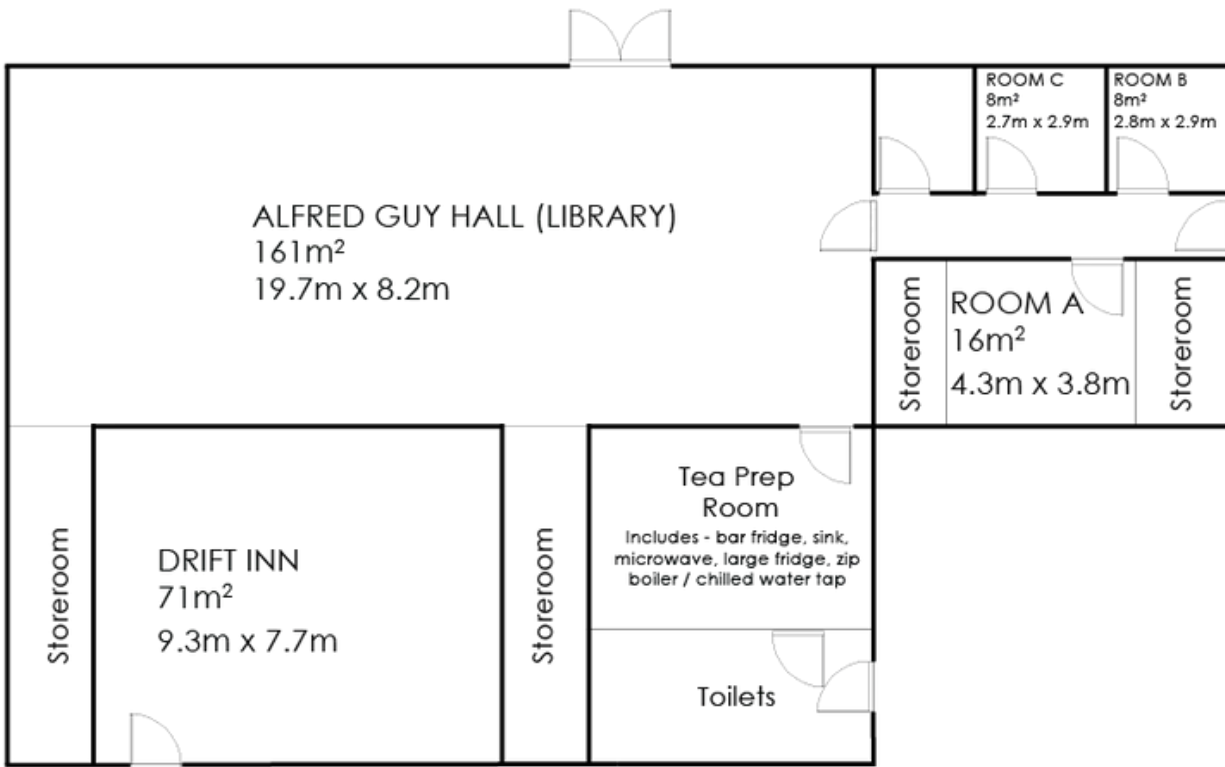

ALFRED GUY

HALL - up to 250 pax.

ROOM A - up to 10 pax.

DRIFT INN - up to 30 pax.

Tea Prep Room