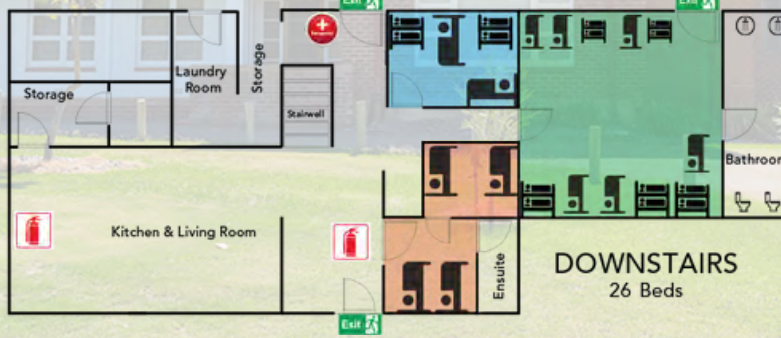

DOWNSTAIRS:

26 beds
1 bathroom
1 ensuite room

DOWNSTAIRS
26 Beds

ACCOMMODATION

LAVENDER CAMP HOUSE

62 beds

UPSTAIRS:

37 beds
1 bathroom (5 showers, 4 toilets)

- East Dorm x 13 Beds
- West Dorm x 13 Beds
- Upstairs Dorm x 11 Beds