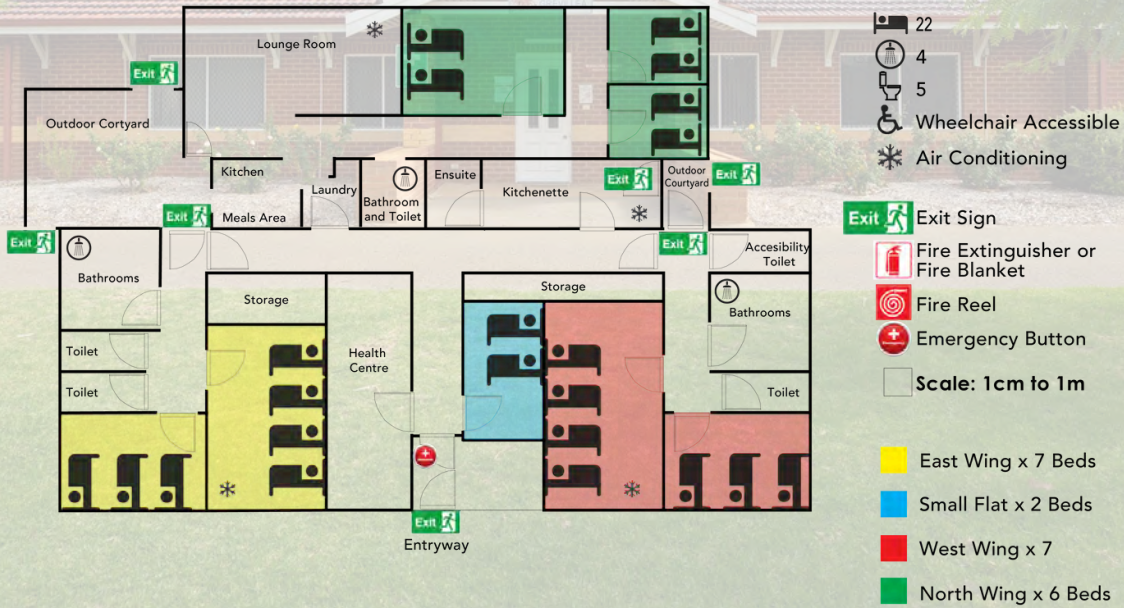

You can also hire our **outdoor pool** and enjoy a morning or an evening swim!

Accommodation Options

**Linen Hire - Includes fitted sheet, doona, blanket (seasonal), pillow and pillowcase. (BYO Towel)*

Bring your own linen - Includes fitted sheet. (BYO Sleeping Bag/Pillow/Towel)

GREVILLEA CAMP HOUSE

22 beds

4 bathrooms (each with 1 shower and 1 bath)

5 toilets

1 universal access toilet and shower

1 ensuite

ACCOMMODATION

BANKSIA CAMP HOUSE