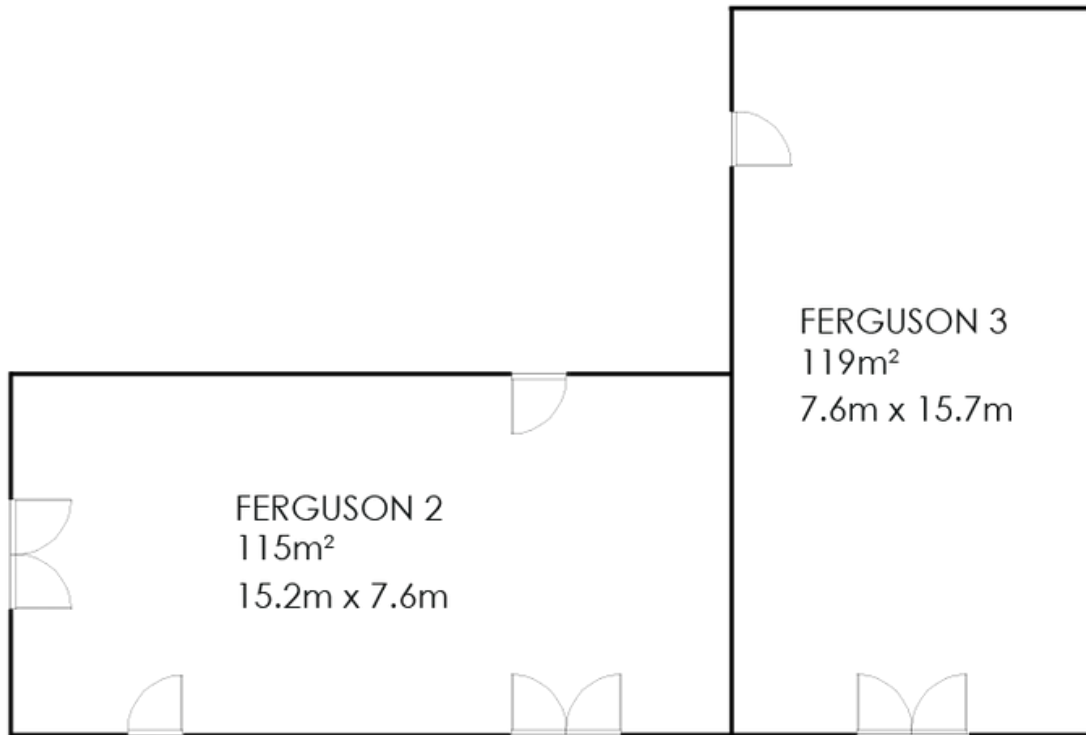

FERGUSON

ROOM 2 - up to 140 pax.

ROOM 3 - up to 150 pax.