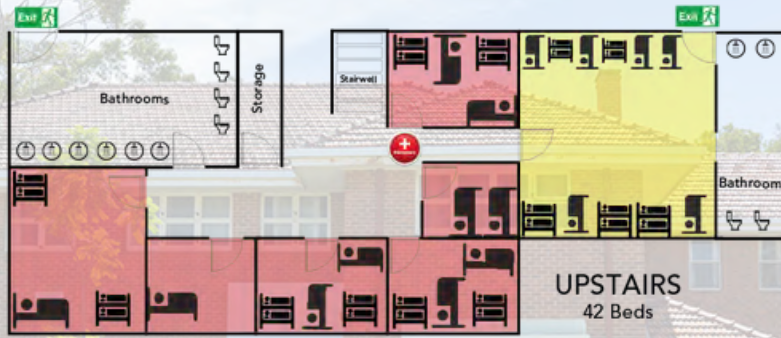

(3 showers, 3 toilets)

1 ensuite room

BORONIA CAMP HOUSE

68 beds

UPSTAIRS:

42 beds
2 bathrooms

UPSTAIRS
42 Beds

- Upstairs Dorm x 16 Beds
- Upstairs x 26 Beds
- Downstairs Room x 6 Beds
- Downstairs Dorm x 16 Beds
- Flat x 4 Beds