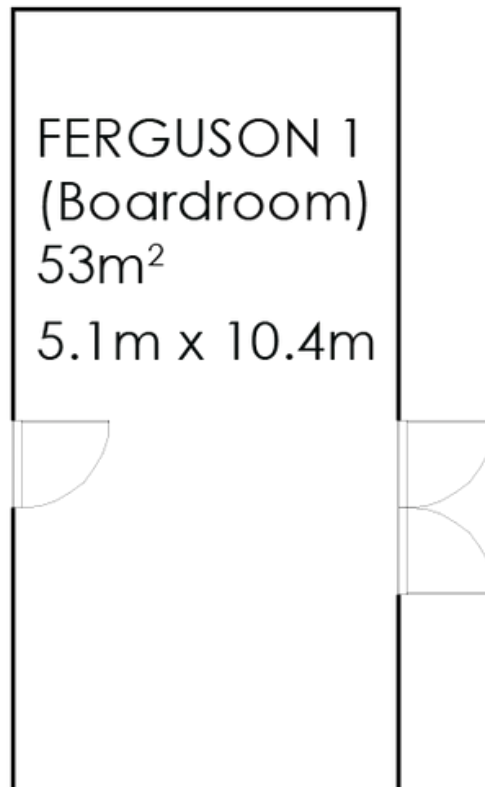

FERGUSON

BOARDROOM - up to 20 pax.