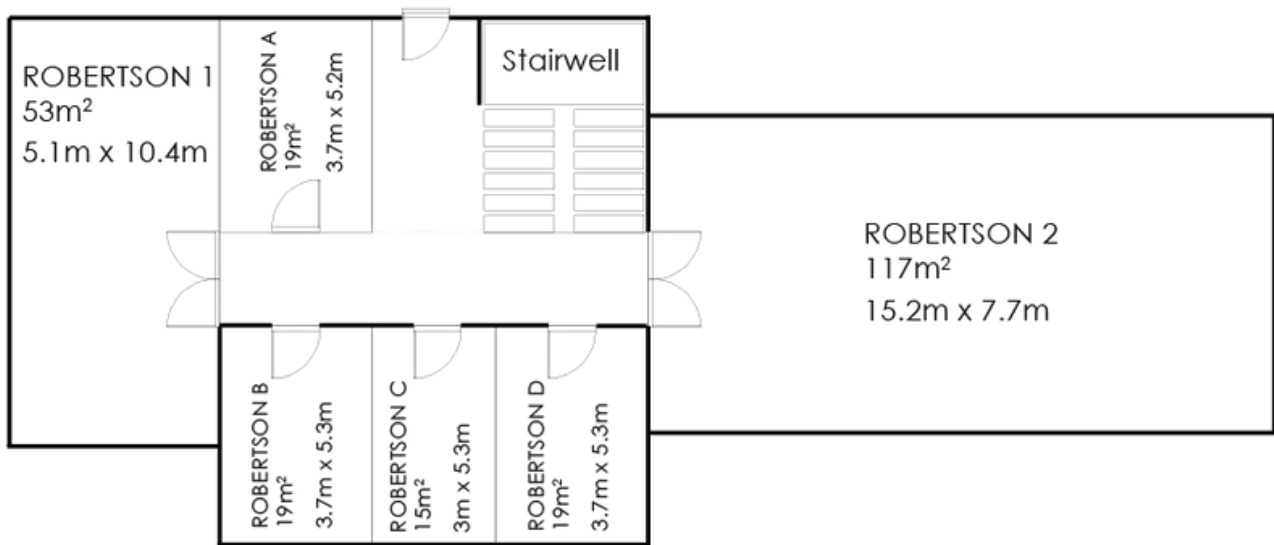

Flipcharts = \$40/day.

ROBERTSON

Level 1 (no universal access)

ROOM 1 - up to 55 pax.

ROOM 2 - up to 120 pax.

ROOMS A, B, C, D - up to 12 pax.

FUNCTION ROOMS

FERGUSON