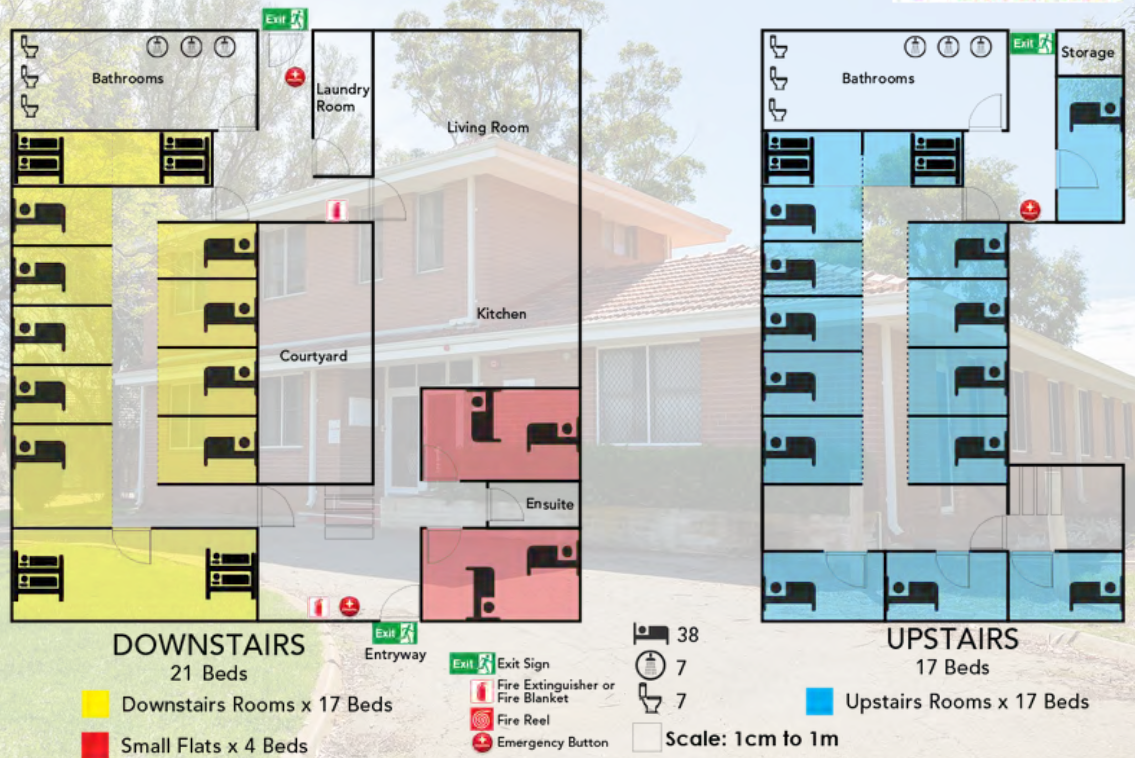

(3 showers, 3 toilets)

1 ensuite room

BORONIA CAMP HOUSE

68 beds

UPSTAIRS:

42 beds
2 bathrooms

UPSTAIRS
42 Beds

- Upstairs Dorm x 16 Beds
- Upstairs x 26 Beds
- Downstairs Room x 6 Beds
- Downstairs Dorm x 16 Beds
- Flat x 4 Beds