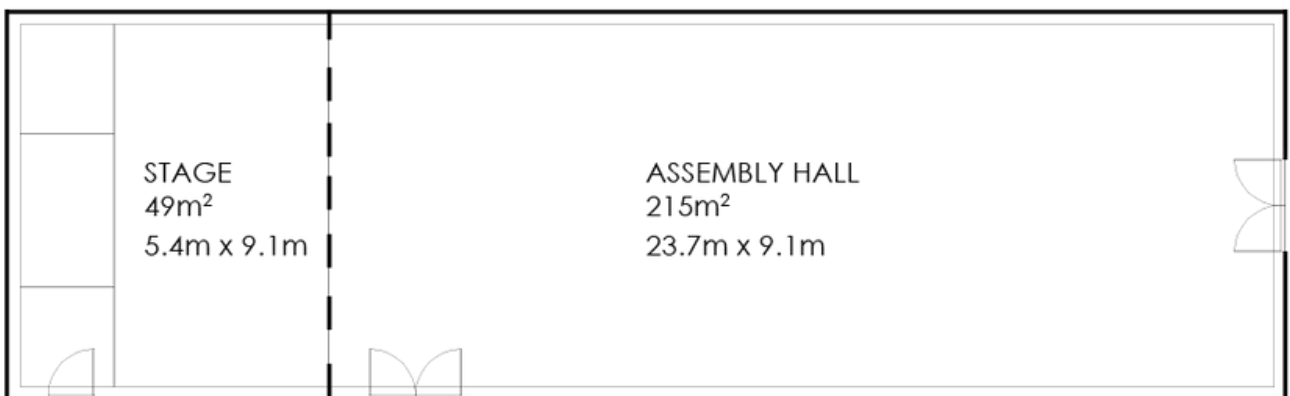

BOARDROOM - up to 20 pax.

FERGUSON

ROOM 2 - up to 140 pax.

ROOM 3 - up to 150 pax.

FUNCTION ROOMS

ASSEMBLY HALL

Up to 300 pax.

ALFRED GUY