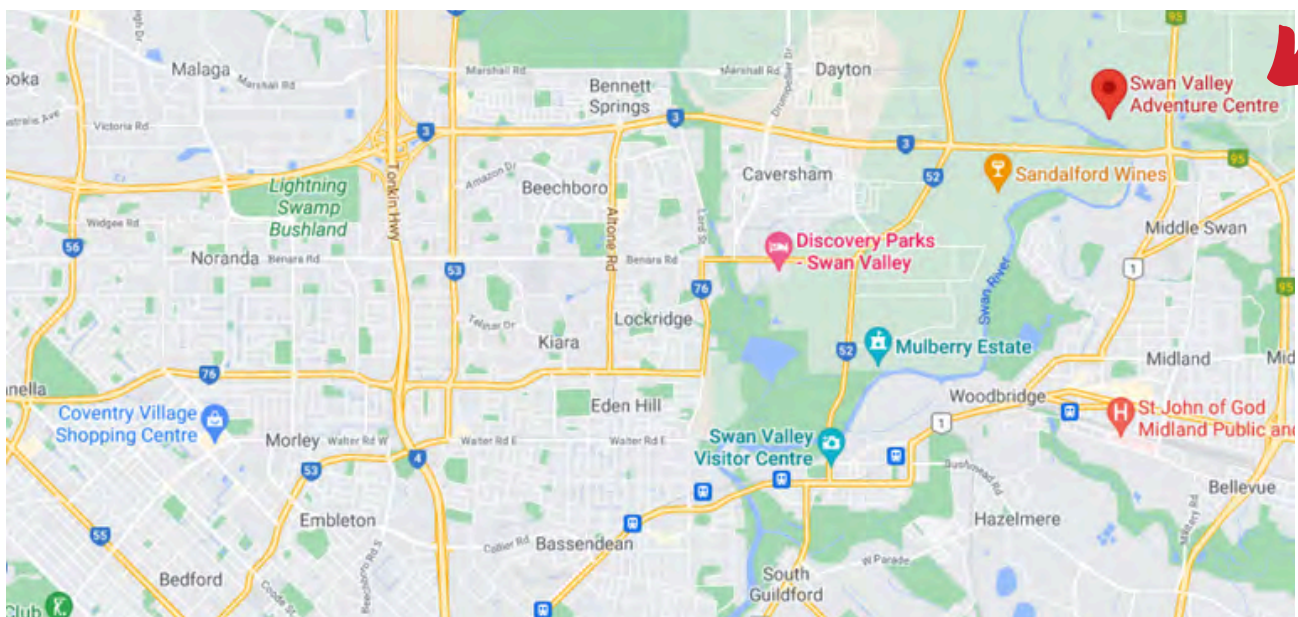

HALL - up to 250 pax.

ROOM A - up to 10 pax.

DRIFT INN - up to 30 pax.

Tea Prep Room

FUNCTION ROOMS

WHEN WILL YOUR NEXT INSPIRING EXPERIENCE BE?

We are just off the corner of Reid Highway and Great Northern Highway, 30 minutes from Perth CBD

SWAN VALLEY
ADVENTURE CENTRE
Creating Inspiring Experiences

58 Yule Avenue, Middle Swan, 6056 WA

www.swanvalleyadventurecentre.org

info@swanvalleyadventurecentre.org

(08)9374 5600