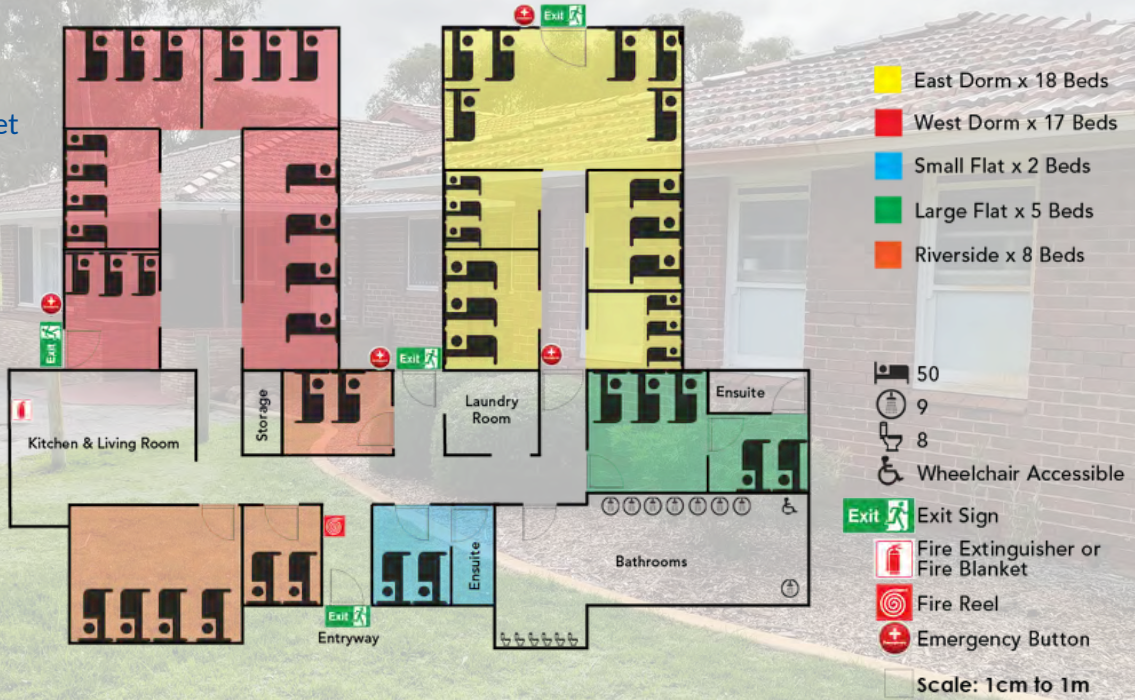

UPSTAIRS
37 Beds

DOWNSTAIRS
25 Beds

DOWNSTAIRS:

25 beds
1 bathroom (3 showers, 3 toilets)
1 ensuite room

WATTLE CAMP HOUSE

50 beds

- 1 bathroom (7 showers, 6 toilets)
- 1 universal access toilet and shower
- 2 ensuite rooms

- East Dorm x 18 Beds
- West Dorm x 17 Beds
- Small Flat x 2 Beds
- Large Flat x 5 Beds
- Riverside x 8 Beds
- 50
- 9
- 8
- Wheelchair Accessible
- Exit Sign
- Fire Extinguisher or Fire Blanket
- Fire Reel
- Emergency Button
- Scale: 1cm to 1m