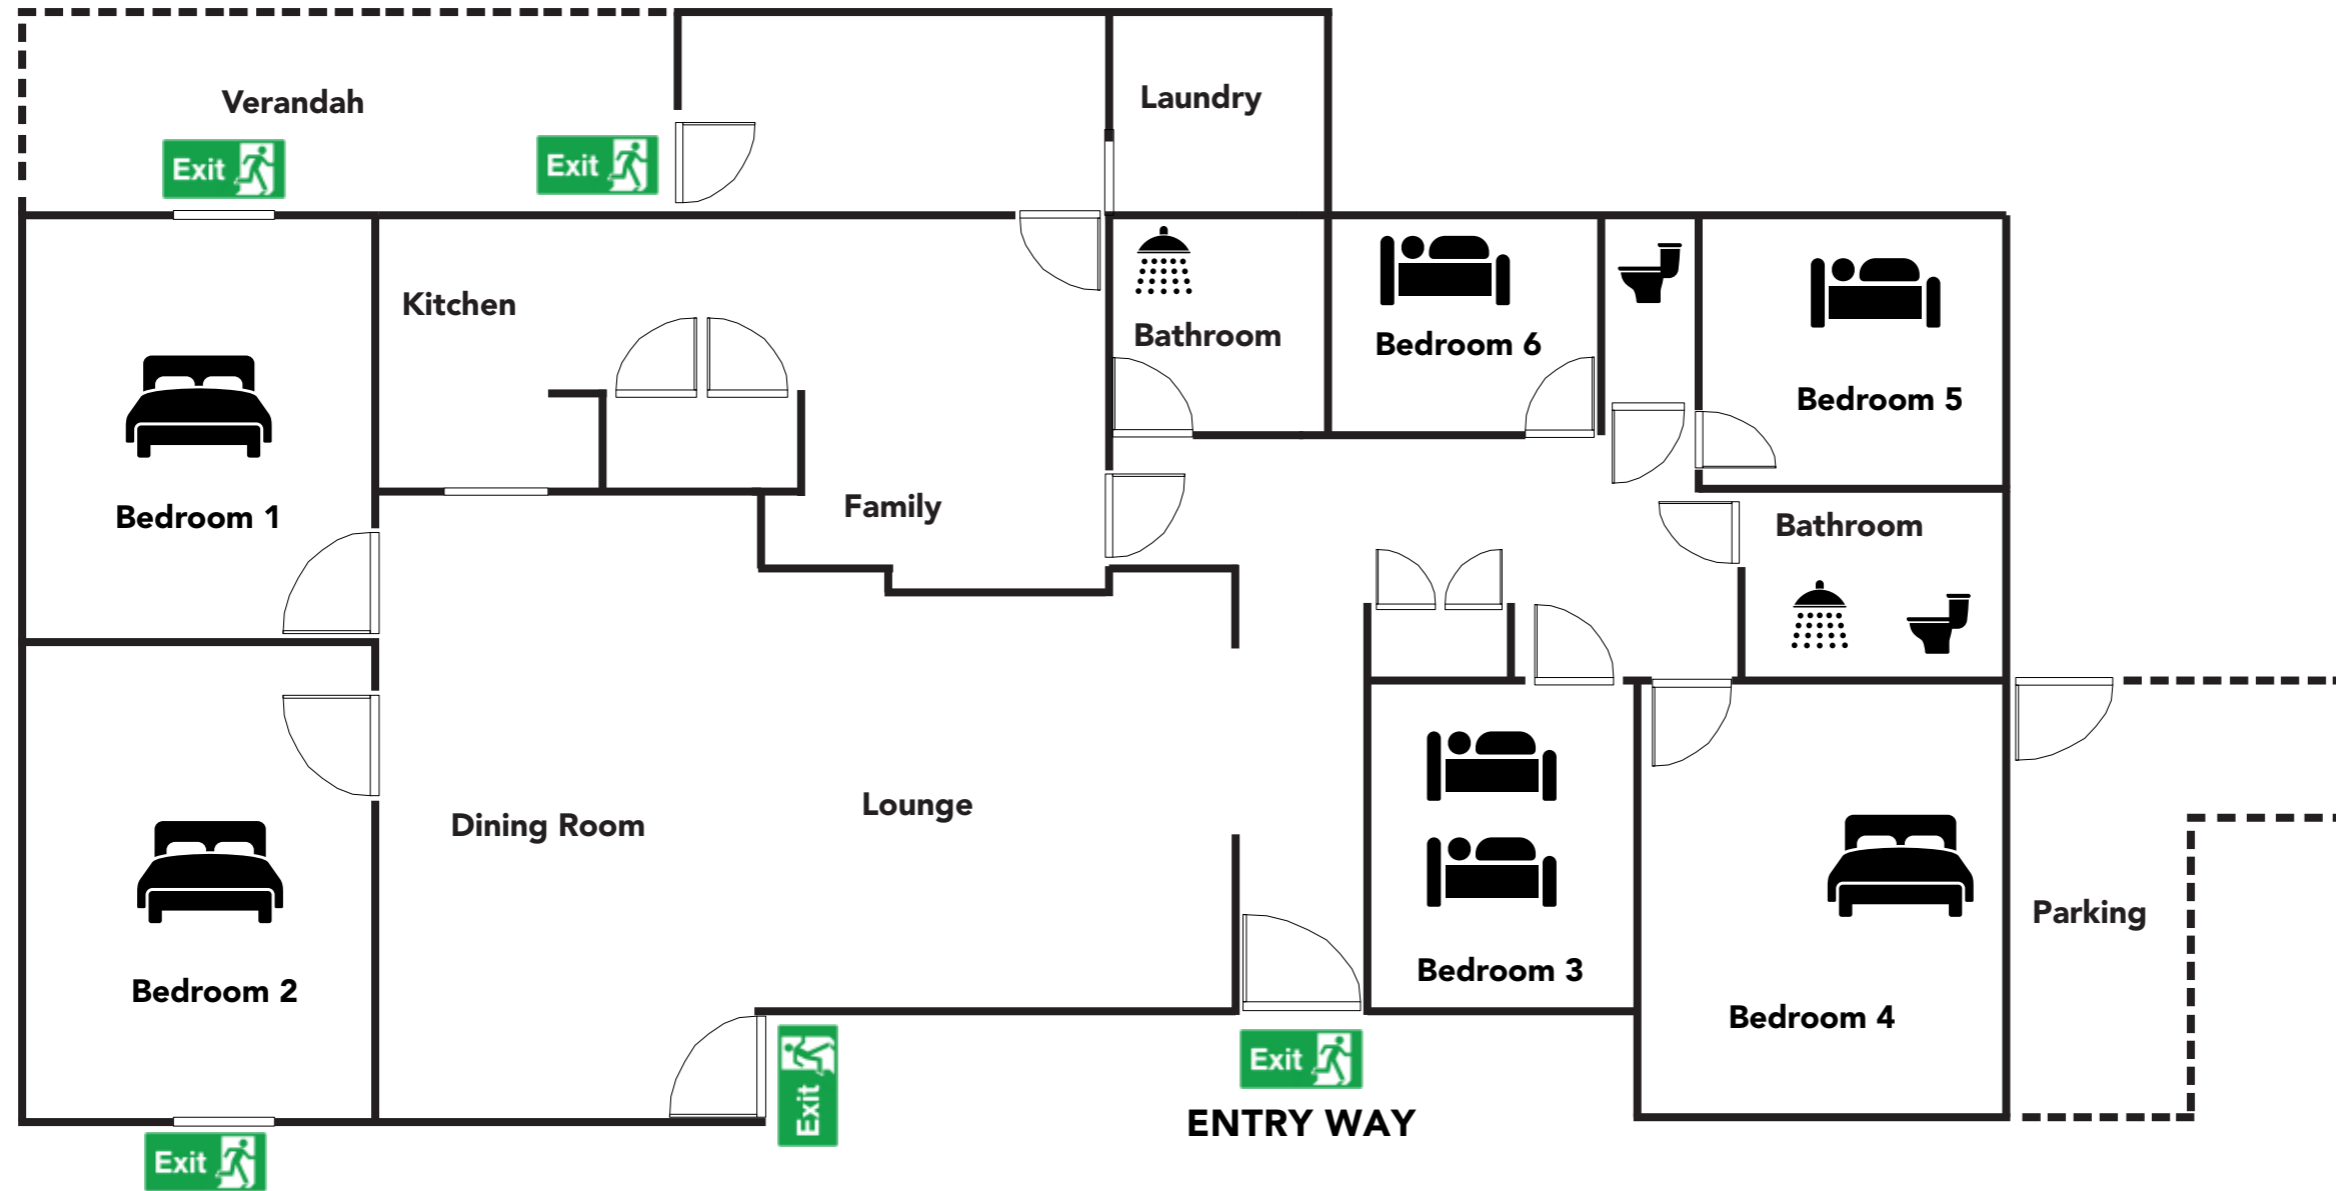

MARRI VILLA - FLOOR PLAN

18 Yule Avenue, Middle Swan, WA 6056

 Exit Sign

KING BEDS CAN SPLIT INTO SINGLES

-  10
-  2
-  2

 Scale: 1cm to 1m