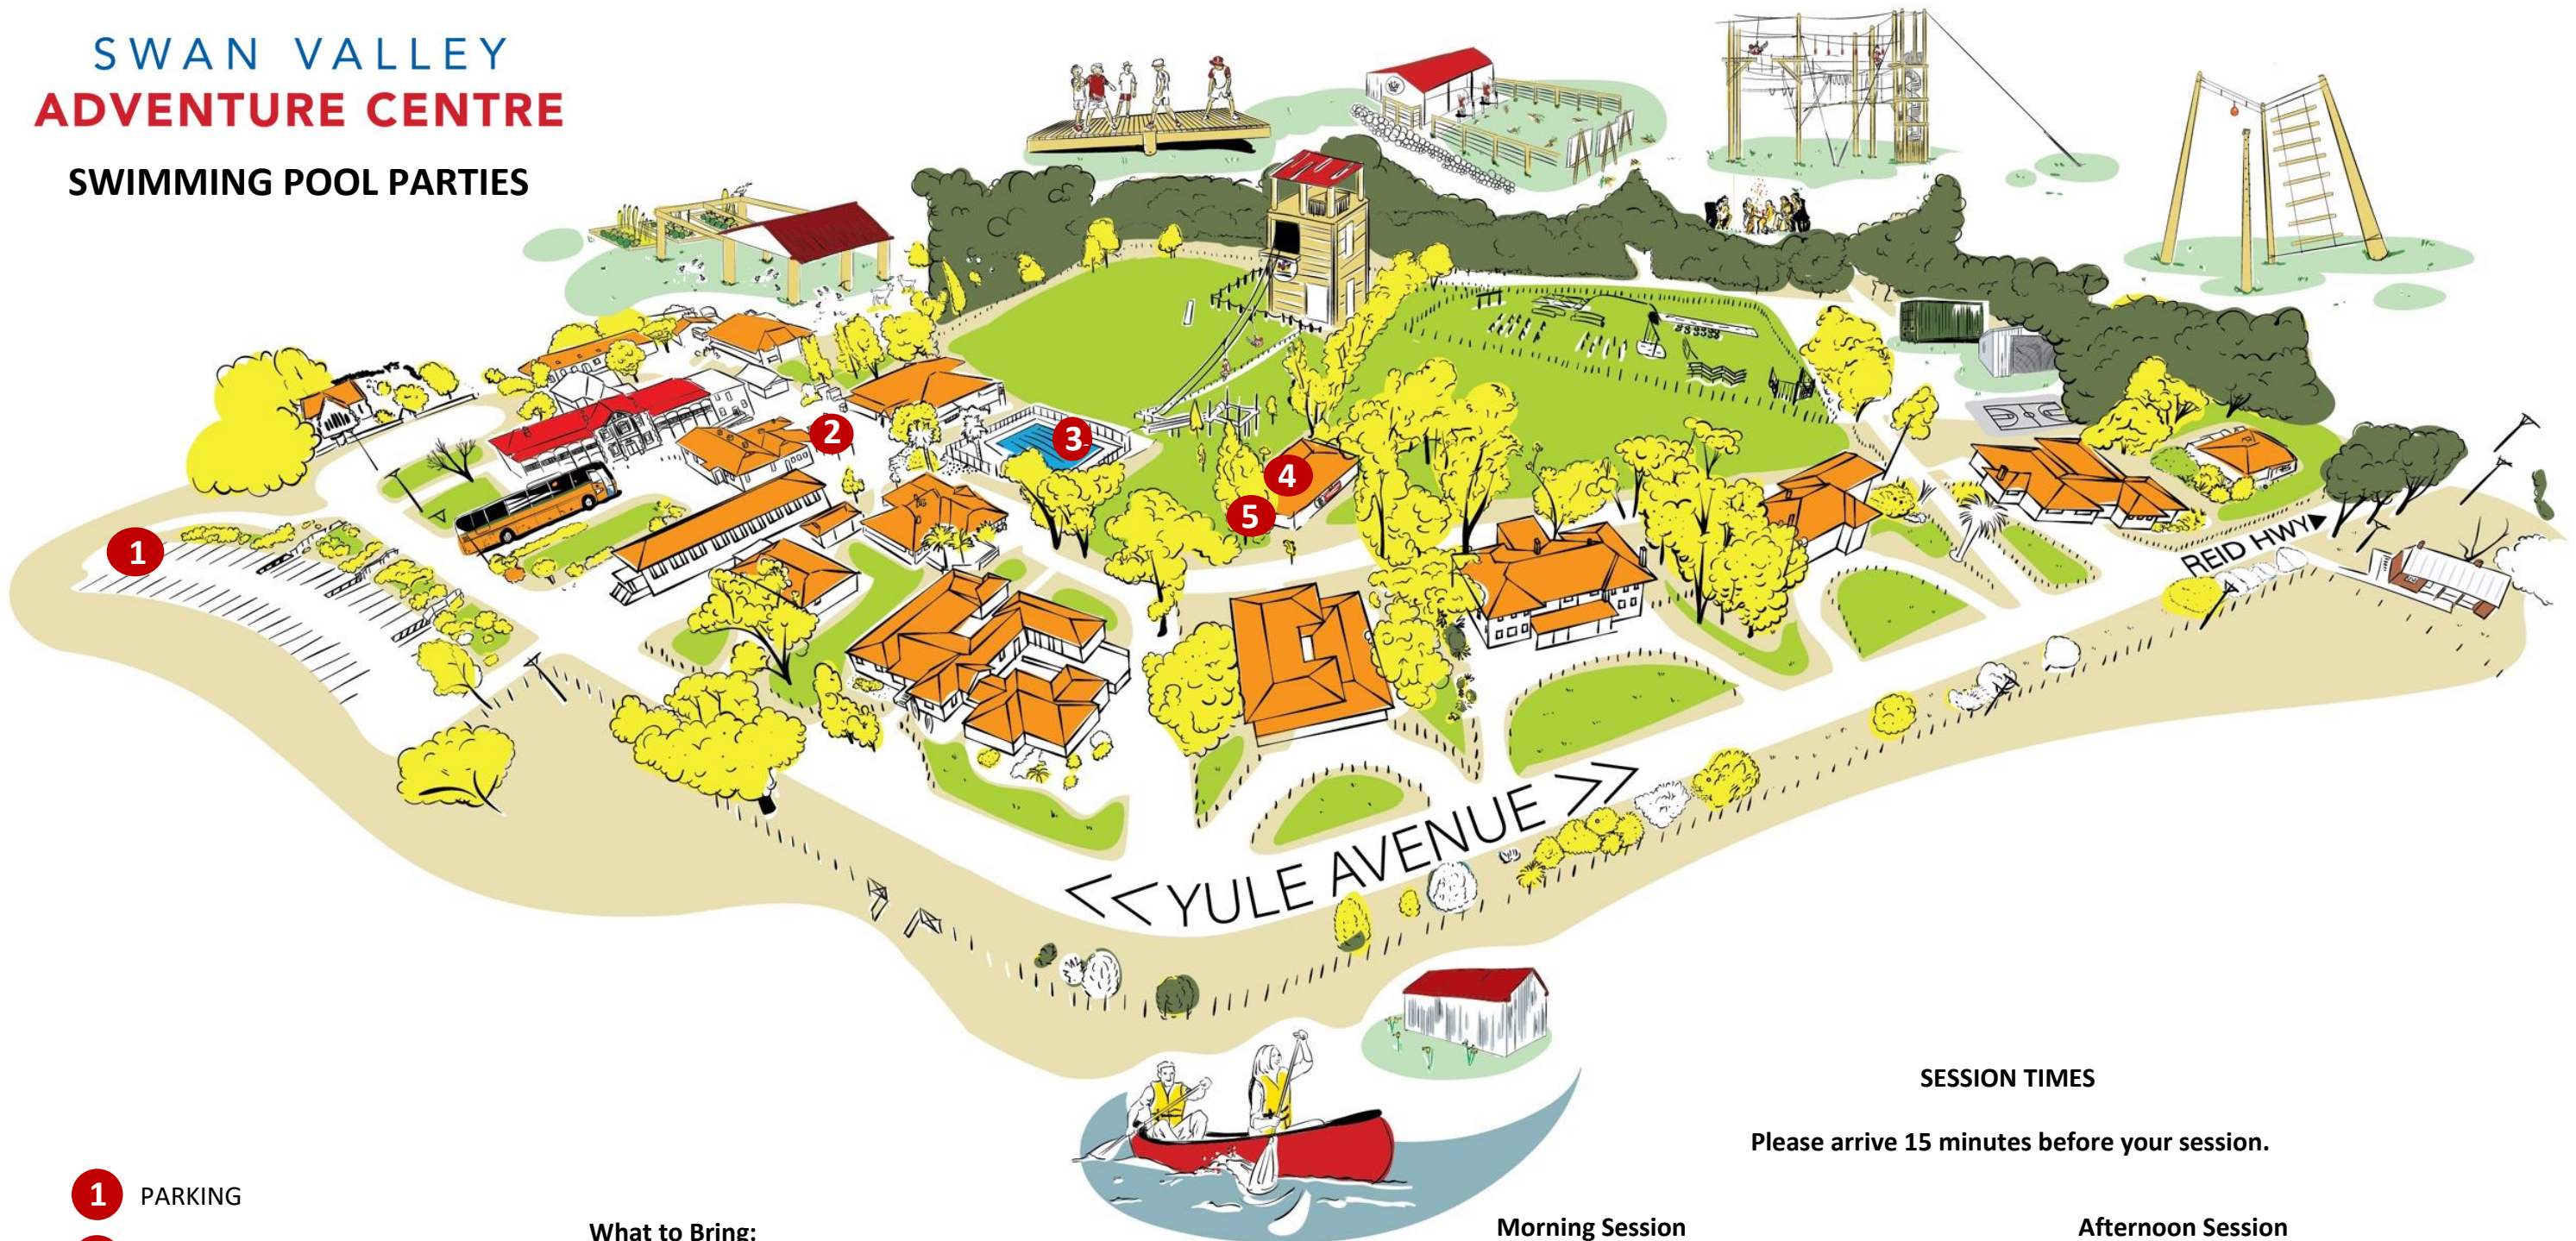

SWAN VALLEY ADVENTURE CENTRE

SWIMMING POOL PARTIES

- 1** PARKING
- 2** TOWN SQUARE
- 3** SWIMMING POOL
- 4** PARTY ROOM
- 5** TOILETS & SHOWER FACILITIES

What to Bring:

- Bathers
- Towel
- Sun protection (sunscreen, hat, rashie, appropriate clothing)
- Appropriate footwear (please note: bees and ants are common on the property, and we recommend enclosed footwear when outside of the swimming pool area).
- Flotation aids (as desired)
- Hair Ties: long hair must be tied back.

SESSION TIMES

Please arrive 15 minutes before your session.

Morning Session

- 9:30am:** Arrive at Town Square
- 9:45am:** Entry to the Party Room
- 10am:** Access to the Swimming Pool
- 11:30am:** Access to the Changerooms/Showers
- 12pm:** Lunch Served
- 1pm:** Departure

Afternoon Session

- 1pm:** Arrive at Town Square
- 1:15pm:** Entry to the Party Room
- 1:30pm:** Access to the Swimming Pool
- 3pm:** Access to the Changerooms/Showers
- 3:30pm:** Lunch Served
- 4:30pm:** Departure