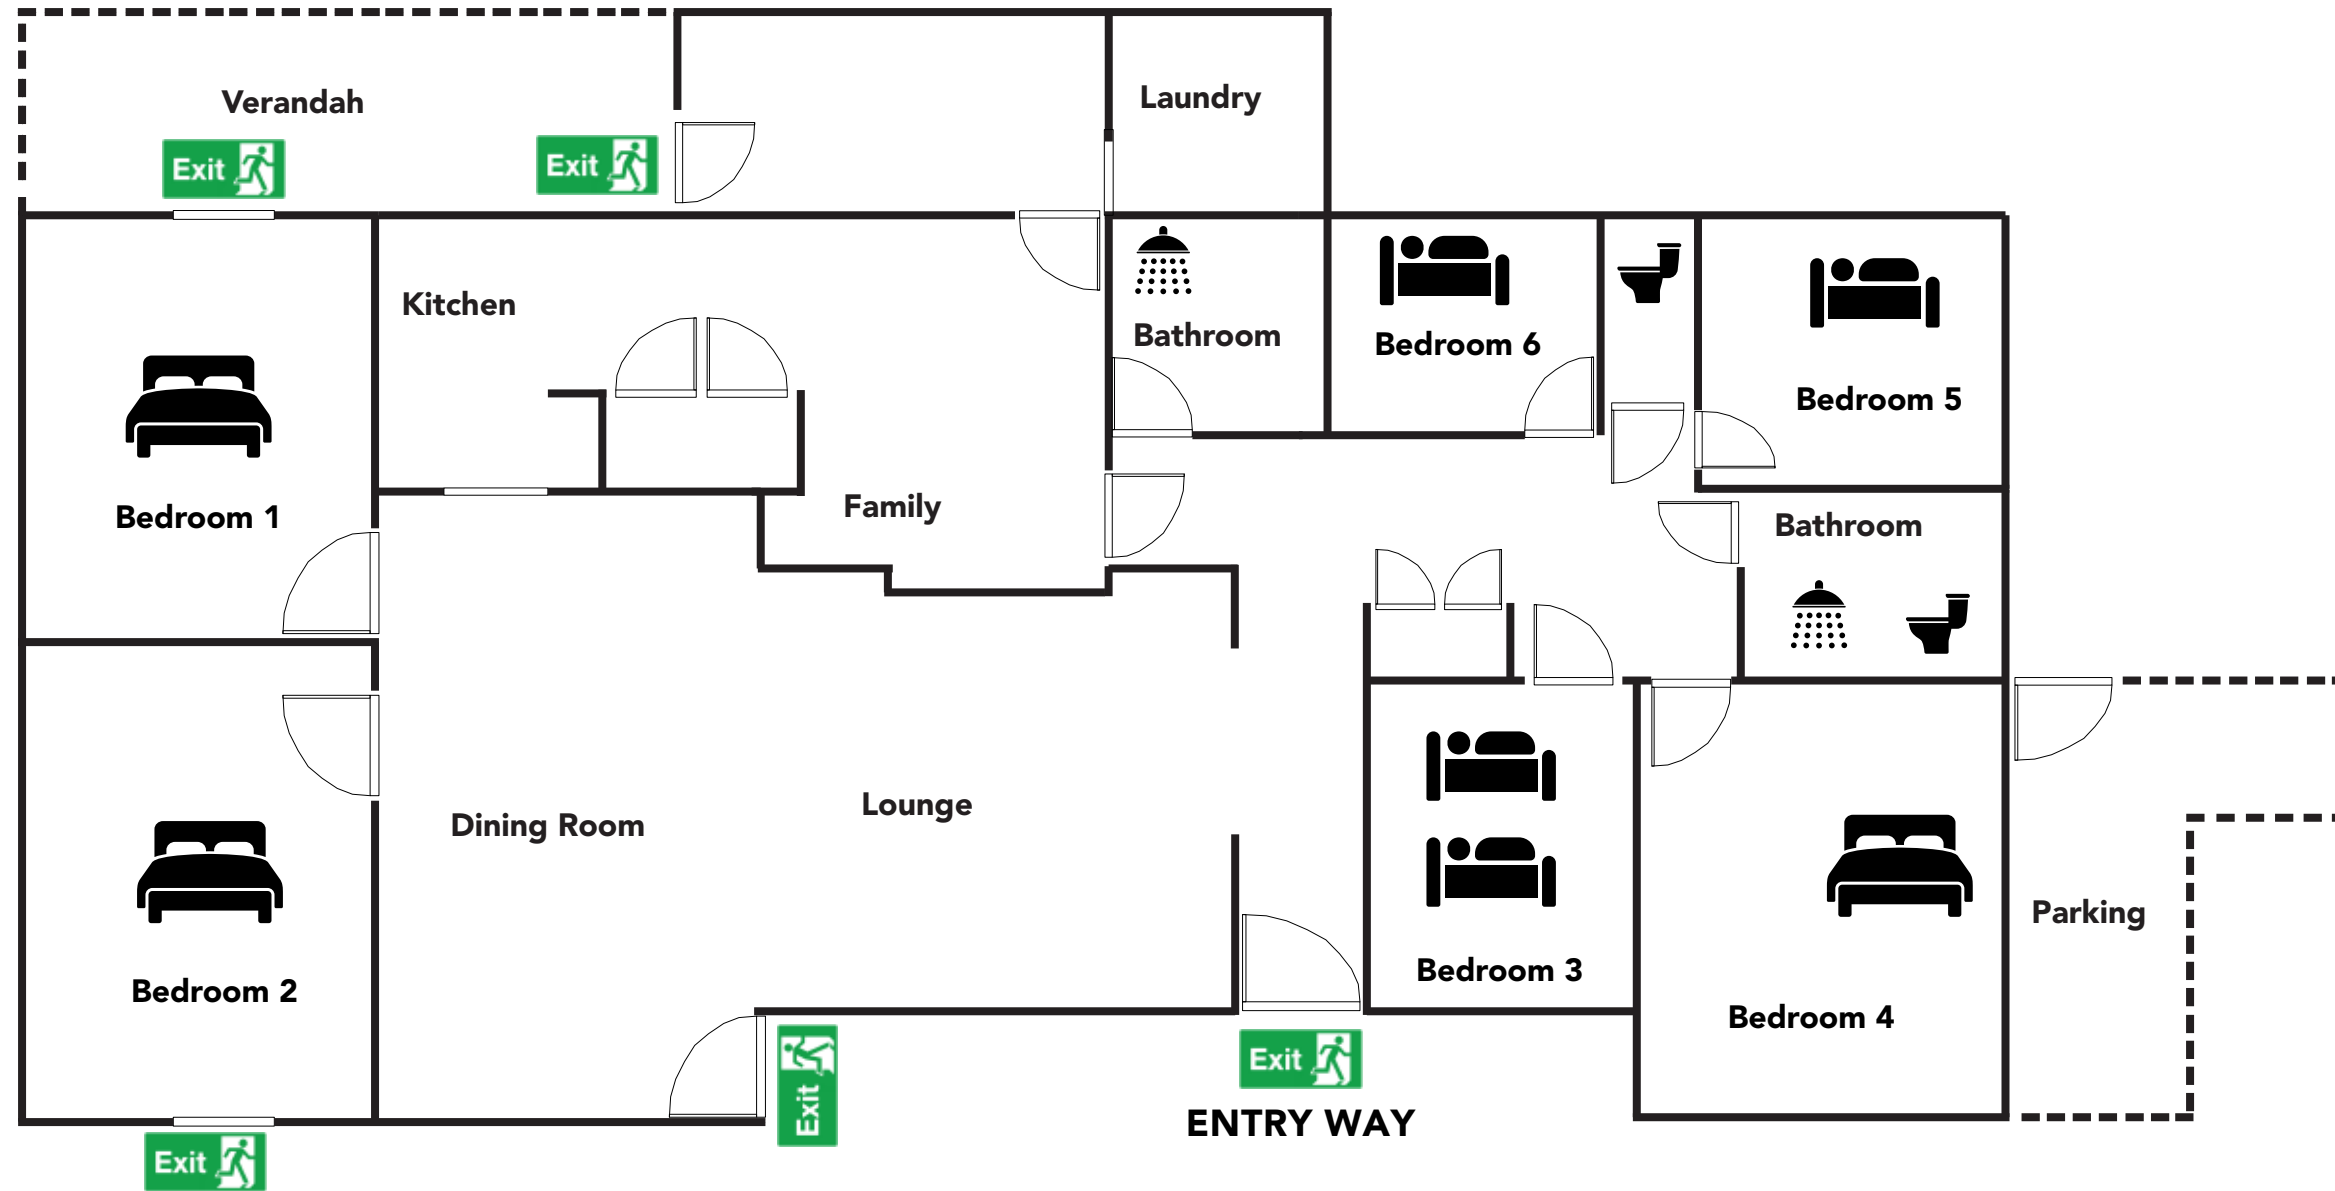

# MARRI VILLA - FLOOR PLAN

18 Yule Avenue, Middle Swan, WA 6056

 Exit Sign

**KING BEDS CAN SPLIT INTO SINGLES**

-  10
-  2
-  2

 Scale: 1cm to 1m